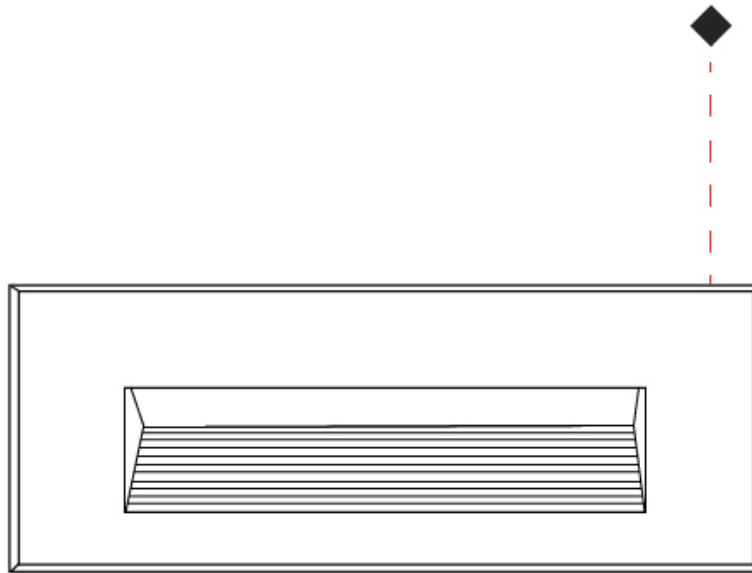

NEW GREEN M RECESSED

E10R0029-

PROJECT _____

TYPE _____

SPECIFIER _____

QUANTITY _____

DATE _____