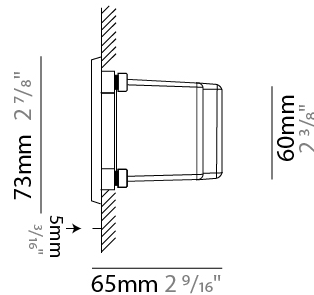

GENERAL

Series: New Green
Subseries: New Green M
Partner: Side
Division: Exterior
Installation: Recessed
Product Type: Step Light
Mounting Location: Wall
Light Distribution: Asymmetric

PHYSICAL

Shape: Rectangle
Length (mm): 202
Length (in): 7 ¹⁵/₁₆
Width (mm): 73
Width (in): 2 ⁷/₈
Height (mm): 65
Height (in): 2 ³/₁₆
Min. Recessing Depth (mm): 70
Min. Recessing Depth (in): 2 ³/₄
Weight (kg): 0.8
Weight (lbs): 1.76
Diffuser: Clear tempered glass
Gasket: Silicone rubber
Fixture Finish: WHI / BLK / GRY
Fixture Material: Aluminum Die Cast

ELECTRICAL

Lamp Type: LED (Zhaga Standard)
Input Wattage (W): 3.65
Total Output Wattage (W): 2.97
Dimming: Non-Dimmable
Driver Included: No
Driver Location: Remote
Driver Type: Constant Current - 120Vac
Driver Class: Class 2
Input Voltage (V): 120 - 277
Constant Current (MA): 350
Upon Request: 0-10Vdc dimming / Phase dimming 120Vac / Non-dimming 120/277Vac

LED

Color Temperature (°K): 3000 / 4000
Max. Delivered Lumen (lm): 195.7 / 204.4
Nominal Lumen (lm): 450 / 470
CRI: >90 CRI
Lamp Life (hrs): 50000

OPTICAL

Optic°: Asymmetrical

RATINGS AND CERTIFICATIONS

Certified By: Certified for North American Standards
IP rating: IP65
IK Rating: IK07

PROJECT
TYPE
SPECIFIER
QUANTITY
DATE