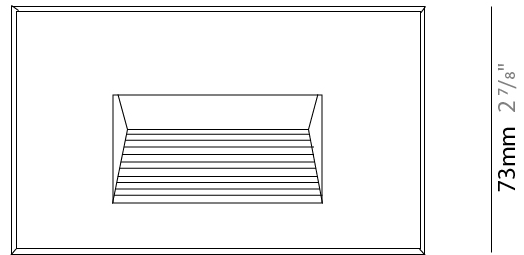

base number   Color   Finish
Temperature   Options

1. To build a product code in our configurator select the specify button on the base model # product page
2. To build a manual product code on this datasheet choose from the options listed below in blue font and add the suffix to the base model #

GENERAL

Series: New Green
Subseries: New Green XS
Partner: Side
Division: Exterior
Installation: Recessed
Product Type: Step Light
Mounting Location: Wall
Light Distribution: Asymmetric

PHYSICAL

Shape: Rectangle
Length (mm): 116
Length (in): 4 ⁹/₁₆"
Width (mm): 73
Width (in): 2 ⁷/₈"
Depth (mm): 65
Depth (in): 2 ⁹/₁₆"
Weight (kg): 0.4
Weight (lbs): 0.88
Diffuser: Clear tempered glass
Gasket: Silicon rubber
Fixture Finish: WHI / BLK / GRY
Fixture Material: Aluminum Die Cast

ELECTRICAL

Lamp Type: LED (Zhaga Standard)
Input Wattage (W): 2
Total Output Wattage (W): 1.05
Dimming: Non-Dimmable
Driver Included: No
Driver Location: Remote
Driver Type: Constant Current - Universal
Driver Class: Class 2
Input Voltage (V): 120 - 277
Constant Current (MA): 350
Upon Request: 0-10Vdc dimming / Phase dimming 120Vac

LED

Color Temperature (°K): 3000 / 4000
Max. Delivered Lumen (lm): 103.7 / 116.6
Nominal Lumen (lm): 240 / 270
CRI: >90 CRI
Lamp Life (hrs): 50000

OPTICAL

Optic°: Asymmetrical

RATINGS AND CERTIFICATIONS

Certified By: Certified for North American Standards
IP rating: IP65
IK Rating: IK07

PROJECT
TYPE
SPECIFIER
QUANTITY
DATE