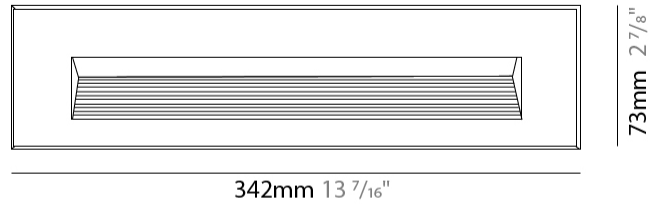

GENERAL

Series: New Green
Subseries: New Green L
Partner: Side
Division: Exterior
Installation: Recessed
Product Type: Step Light
Mounting Location: Wall
Light Distribution: Asymmetric

PHYSICAL

Shape: Rectangle
Length (mm): 342
Length (in): 13 7/16
Width (mm): 73
Width (in): 2 7/8
Depth (mm): 65
Depth (in): 2 9/16
Min. Recessing Depth (mm): 80
Min. Recessing Depth (in): 3 1/8
Weight (kg): 1.25
Weight (lbs): 2.76
Diffuser: Clear tempered glass
Gasket: Silicon rubber
Fixture Finish: WHI / BLK / GRY
Fixture Material: Aluminum Die Cast

ELECTRICAL

Lamp Type: LED (Zhaga Standard)
Input Wattage (W): 9.5
Total Output Wattage (W): 8.5
Dimming: Non-Dimming / Phase Dimming (120Vac only) / 0-10V Dimming
Driver Included: No
Driver Location: Remote
Driver Class: Class 2
Housing: See components
Input Voltage (V): 120 - 277
Constant Current (mA): 350
Upon Request: (Not included - see components [IP65 or higher enclosure to be supplied by others]) Remote: 0-10Vdc dimming / Integral: Phase dimming 120Vac

LED

Color Temperature (°K): 3000 / 4000
Max. Delivered Lumen (lm): 388.2 / 405.3
Nominal Lumen (lm): 910 / 950
CRI: >90 CRI
Lamp Life (hrs): 50000

OPTICAL

Optic°: Asymmetrical

RATINGS AND CERTIFICATIONS

Certified By: Certified for North American Standards
IP rating: IP65
IK Rating: IK07