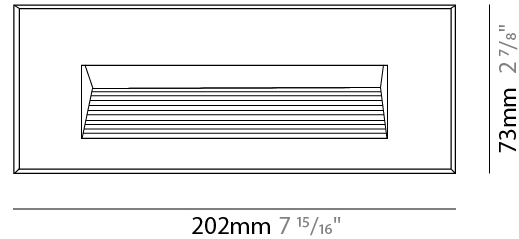

GENERAL

Series: New Green
Subseries: New Green M
Partner: Side
Division: Exterior
Installation: Recessed
Product Type: Step Light
Mounting Location: Wall
Light Distribution: Asymmetric

PHYSICAL

Shape: Rectangle
Length (mm): 202
Length (in): 7 ¹⁵/₁₆
Width (mm): 73
Width (in): 2 ⁷/₈
Height (mm): 65
Height (in): 2 ³/₁₆
Min. Recessing Depth (mm): 70
Min. Recessing Depth (in): 2 ³/₄
Weight (kg): 0.8
Weight (lbs): 1.76
Diffuser: Clear tempered glass
Gasket: Silicone rubber
Fixture Finish: WHI / BLK / GRY
Fixture Material: Aluminum Die Cast

ELECTRICAL

Lamp Type: LED (Zhaga Standard)
Input Wattage (W): 3.65
Total Output Wattage (W): 2.97
Dimming: Non-Dimmable
Driver Included: No
Driver Location: Remote
Driver Type: Constant Current - 120Vac
Driver Class: Class 2
Input Voltage (V): 120 - 277
Constant Current (MA): 350
Upon Request: 0-10Vdc dimming / Phase dimming 120Vac / Non-dimming 120/277Vac

LED

Color Temperature (°K): 3000 / 4000
Max. Delivered Lumen (lm): 195.7 / 204.4
Nominal Lumen (lm): 450 / 470
CRI: >90 CRI
Lamp Life (hrs): 50000

OPTICAL

Optic°: Asymmetrical

RATINGS AND CERTIFICATIONS

Certified By: Certified for North American Standards
IP rating: IP65
IK Rating: IK07

PROJECT
TYPE
SPECIFIER
QUANTITY
DATE