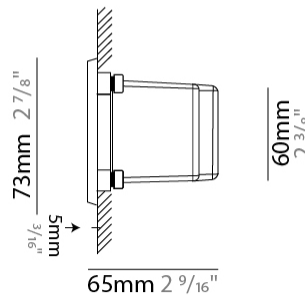

GENERAL

Series: New Green
Subseries: New Green L
Partner: Side
Division: Exterior
Installation: Recessed
Product Type: Step Light
Mounting Location: Wall
Light Distribution: Asymmetric

PHYSICAL

Shape: Rectangle
Length (mm): 342
Length (in): 13 7/16
Width (mm): 73
Width (in): 2 7/8
Depth (mm): 65
Depth (in): 2 9/16
Min. Recessing Depth (mm): 80
Min. Recessing Depth (in): 3 1/8
Weight (kg): 1.25
Weight (lbs): 2.76
Diffuser: Clear tempered glass
Gasket: Silicon rubber
Fixture Finish: WHI / BLK / GRY
Fixture Material: Aluminum Die Cast

ELECTRICAL

Lamp Type: LED (Zhaga Standard)
Input Wattage (W): 9.5
Total Output Wattage (W): 8.5
Dimming: Non-Dimming / Phase Dimming (120Vac only) / 0-10V Dimming
Driver Included: No
Driver Location: Remote
Driver Class: Class 2
Housing: See components
Input Voltage (V): 120 - 277
Constant Current (mA): 350
Upon Request: (Not included - see components [IP65 or higher enclosure to be supplied by others]) Remote: 0-10Vdc dimming / Integral: Phase dimming 120Vac

LED

Color Temperature (°K): 3000 / 4000
Max. Delivered Lumen (lm): 388.2 / 405.3
Nominal Lumen (lm): 910 / 950
CRI: >90 CRI
Lamp Life (hrs): 50000

OPTICAL

Optic°: Asymmetrical

RATINGS AND CERTIFICATIONS

Certified By: Certified for North American Standards
IP rating: IP65
IK Rating: IK07